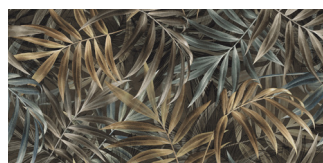

4" Hexagon

COLORS

Aria

Blu

Ecru

Muschio

Rugiada

White

Block Cotto

Block Dark

Block Pearl

Block Sand

Aloe

Aqua

Light

Mint

Sky

White

Jardin 01

Jardin 02

Jardin 03

Jardin 04

Packing Information

Size	Finish	Thickness	SF per Box	SF per Pallet	Pieces per Box
2"x8"	Matte	9 mm	4.30556	430.556	40
12"x24"	Matte	9 mm	15.50003	558.00112	6
24"x48"	Matte	9 mm	15.50003	496.00099	2
1"x4" Herringbone	Matte	9 mm	N/A	N/A	N/A
4" Hexagon Mosaic	Matte	9 mm	N/A	N/A	N/A